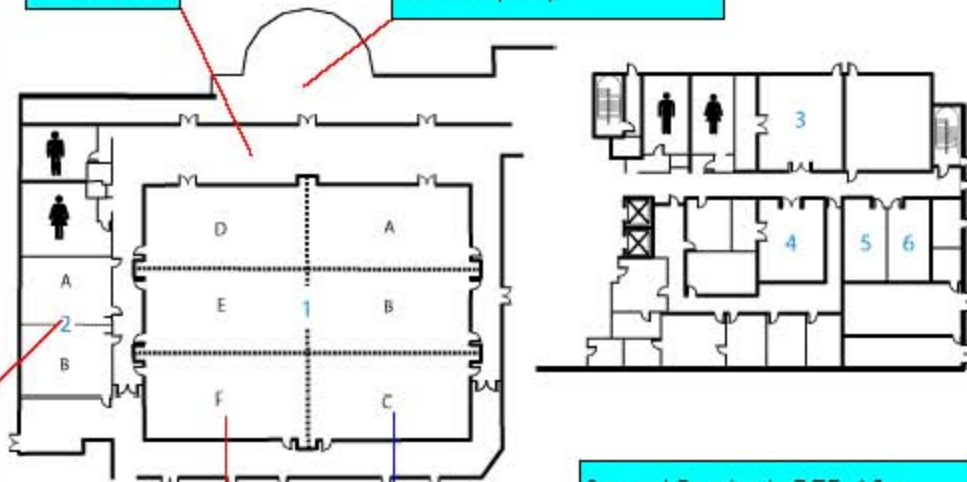

## Hilton St. Petersburg Carillon Park - GROUND FLOOR

### HILTON ST. PETERSBURG of CARILLON PARK- 1st FLOOR

Exhibitor Hall

Reception Area (Includes outdoor space)

Exhibitor Space

General Session in DEF. After General Session, DEF converted to individual panel rooms.

Lunch will be in rooms A-C, which will be one open room.

1. Picasso Ballroom (A,B,C,D,E,F)
2. Van Gogh Room (A,B)
3. Gateway Room
4. Feather Sound Room
5. Echelon Board Room
6. Carillon Board Room